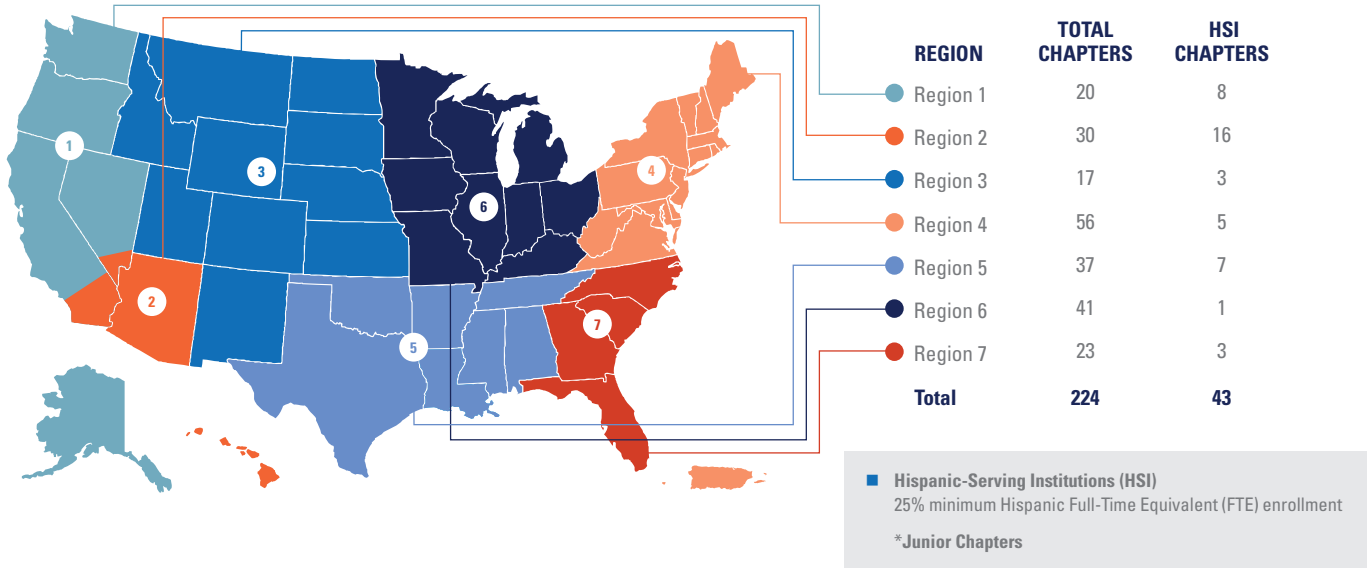

STUDENT CHAPTERS BY REGION

REGION 1 (20 Chapters)

- At-Large Region 1*
SHPE Region 1 at Large
California Polytechnic State University, San Luis Obispo..... San Luis Obispo, CA
California State University, Chico Chico, CA
California State University, Fresno..... Fresno, CA
California State University, Sacramento..... Sacramento, CA
College of the Sequoias Visalia, CA
Hartnell College Salinas, CA
Napa Valley College Napa, CA
Oregon State University Corvallis, OR
San Francisco State University..... San Francisco, CA
San Jose State University..... San Jose, CA
Santa Clara University Santa Clara, CA
Stanford University Stanford, CA
University of California, Berkeley..... Berkeley, CA
University of California, Davis..... Davis, CA
University of California, Merced Merced, CA
University of California, Santa Cruz..... Santa Cruz, CA
University of the Pacific Stockton, CA
University of Washington..... Seattle, WA

REGION 2 (30 Chapters)

- At-Large Region 2*
Hilltop High School* La Jolla, CA
SHPE Region 2 at Large
Arizona State University Tempe, AZ
California State Polytechnic University, Pomona..... Pomona, CA
California State University, Fullerton Fullerton, CA
California State University, Long Beach Long Beach, CA
California State University, Los Angeles Los Angeles, CA
California State University, Northridge..... Northridge, CA
College of the Canyons Santa Clarita, CA
East Los Angeles College..... Monterey Park, CA
Embry-Riddle Aeronautical University Prescott Campus..... Prescott, AZ
Glendale Community College - CA Glendale, CA
Mt. San Antonio College Walnut, CA
Oxnard College Oxnard, CA
Pasadena City College..... Pasadena, CA
San Diego State University..... San Diego, CA
Santa Ana College Santa Ana, CA