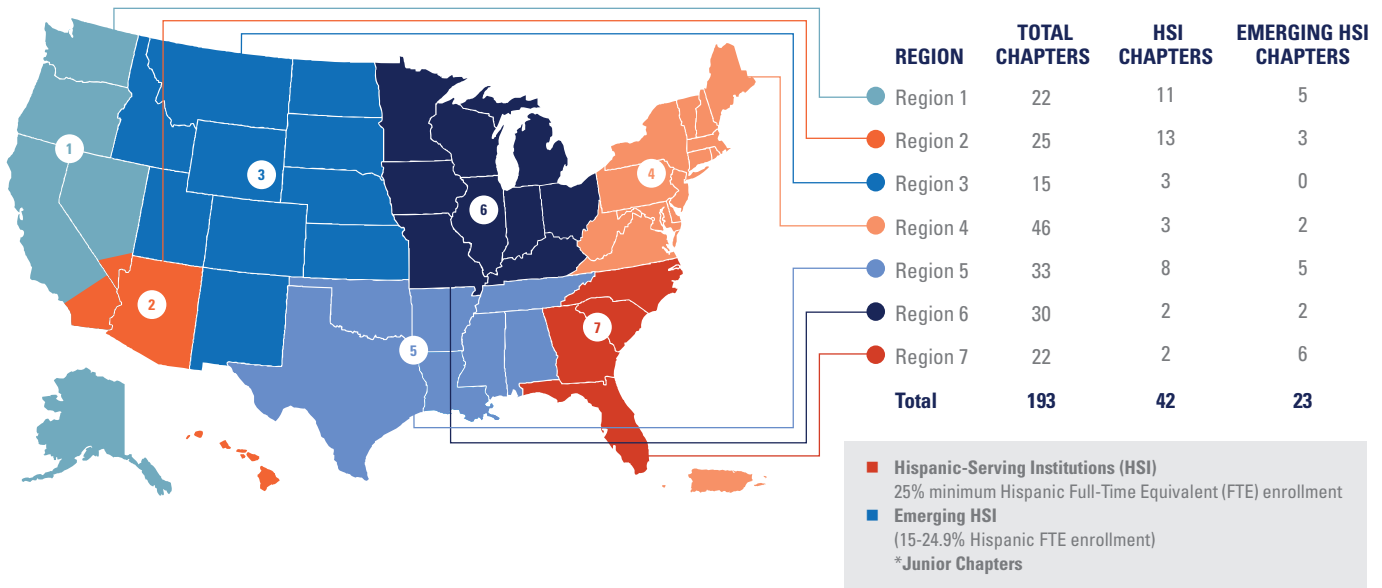

STUDENT CHAPTERS BY REGION

REGION 1 (22 Chapters)

SHPE Region 1 at Large, Student

University of Alaska, Fairbanks Fairbanks, AK
 Alum Rock High School* San Jose, CA
 California Poly State University, San Luis Obispo San Luis Obispo, CA
 California State University, Chico Chico, CA
 California State University, Fresno Fresno, CA
 California State University, Sacramento Sacramento, CA
 College of the Sequoias Visalia, CA
 Hartnell Student Chapter Salinas, CA
 Humboldt State University Arcata, CA
 Napa Valley College Napa, CA
 San Francisco State University San Francisco, CA
 San Jose State University San Jose, CA
 Santa Clara University Santa Clara, CA
 Stanford University Stanford, CA
 University of California, Berkeley Berkeley, CA
 University of California, Davis Davis, CA
 University of California, Merced Merced, CA
 University of California, Santa Cruz Santa Cruz, CA
 University of the Pacific Stockton, CA
 Oregon State University Corvallis, OR
 University of Washington Seattle, WA

REGION 2 (25 Chapters)

SHPE Region 2 at Large, Student

Arizona State University Tempe, AZ
 Embry-Riddle Aeronautical University Prescott Campus Prescott, AZ
 University of Arizona Tucson, AZ
 Academy of Our Lady Peace* San Diego, CA
 California State Polytechnic University, Pomona Pomona, CA
 California State University, Fullerton Fullerton, CA
 California State University, Long Beach Long Beach, CA
 California State University, Los Angeles Los Angeles, CA
 California State University, Northridge Northridge, CA
 College of the Canyons Santa Clarita, CA
 East Los Angeles College Monterey Park, CA