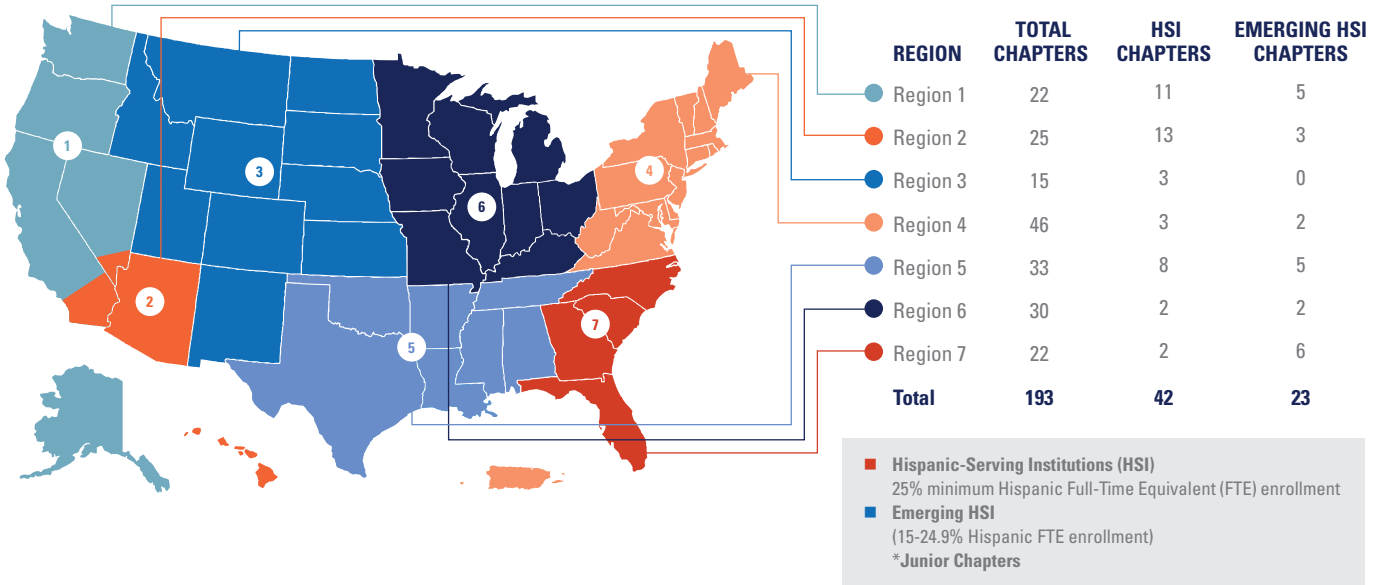

STUDENT CHAPTERS BY REGION

REGION 1 (22 Chapters)

SHPE Region 1 at Large, Student

University of Alaska, Fairbanks Fairbanks, AK
 Alum Rock High School* San Jose, CA
 California Poly State University, San Luis Obispo San Luis Obispo, CA
 California State University, Chico Chico, CA
 California State University, Fresno Fresno, CA
 California State University, Sacramento Sacramento, CA
 College of the Sequoias Visalia, CA
 Hartnell Student Chapter Salinas, CA
 Humboldt State University Arcata, CA
 Napa Valley College Napa, CA
 San Francisco State University San Francisco, CA
 San Jose State University San Jose, CA
 Santa Clara University Santa Clara, CA
 Stanford University Stanford, CA
 University of California, Berkeley Berkeley, CA
 University of California, Davis Davis, CA
 University of California, Merced Merced, CA
 University of California, Santa Cruz Santa Cruz, CA
 University of the Pacific Stockton, CA
 Oregon State University Corvallis, OR
 University of Washington Seattle, WA

REGION 2 (25 Chapters)

SHPE Region 2 at Large, Student

Arizona State University Tempe, AZ
 Embry-Riddle Aeronautical University Prescott Campus Prescott, AZ
 University of Arizona Tucson, AZ
 Academy of Our Lady Peace* San Diego, CA
 California State Polytechnic University, Pomona Pomona, CA
 California State University, Fullerton Fullerton, CA
 California State University, Long Beach Long Beach, CA
 California State University, Los Angeles Los Angeles, CA
 California State University, Northridge Northridge, CA
 College of the Canyons Santa Clarita, CA
 East Los Angeles College Monterey Park, CA

REGION 5 (9 Chapters)

- Region 5 at Large
- Mississippi Vicksburg, MS
- Oklahoma City Oklahoma City, OK
- Austin Austin, TX
- Dallas/Fort Worth Prosper, TX
- Fort Worth Fort Worth, TX

- Houston Houston, TX
- Laredo Laredo, TX
- San Antonio San Antonio, TX