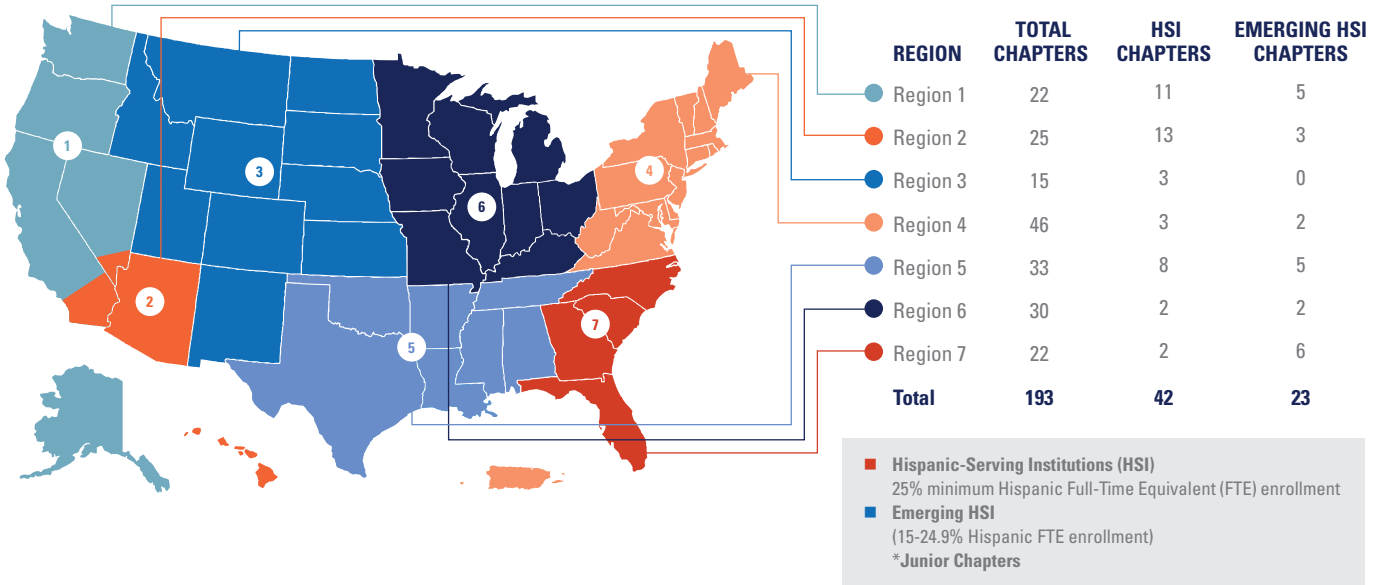

STUDENT CHAPTERS BY REGION

REGION 1 (22 Chapters)

SHPE Region 1 at Large, Student

University of Alaska, Fairbanks Fairbanks, AK
 Alum Rock High School* San Jose, CA
 California Poly State University, San Luis Obispo San Luis Obispo, CA
 California State University, Chico Chico, CA
 California State University, Fresno Fresno, CA
 California State University, Sacramento Sacramento, CA
 College of the Sequoias Visalia, CA
 Hartnell Student Chapter Salinas, CA
 Humboldt State University Arcata, CA
 Napa Valley College Napa, CA
 San Francisco State University San Francisco, CA
 San Jose State University San Jose, CA
 Santa Clara University Santa Clara, CA
 Stanford University Stanford, CA
 University of California, Berkeley Berkeley, CA
 University of California, Davis Davis, CA
 University of California, Merced Merced, CA
 University of California, Santa Cruz Santa Cruz, CA
 University of the Pacific Stockton, CA
 Oregon State University Corvallis, OR
 University of Washington Seattle, WA

REGION 2 (25 Chapters)

SHPE Region 2 at Large, Student

Arizona State University Tempe, AZ
 Embry-Riddle Aeronautical University Prescott Campus Prescott, AZ
 University of Arizona Tucson, AZ
 Academy of Our Lady Peace* San Diego, CA
 California State Polytechnic University, Pomona Pomona, CA
 California State University, Fullerton Fullerton, CA
 California State University, Long Beach Long Beach, CA
 California State University, Los Angeles Los Angeles, CA
 California State University, Northridge Northridge, CA
 College of the Canyons Santa Clarita, CA
 East Los Angeles College Monterey Park, CA