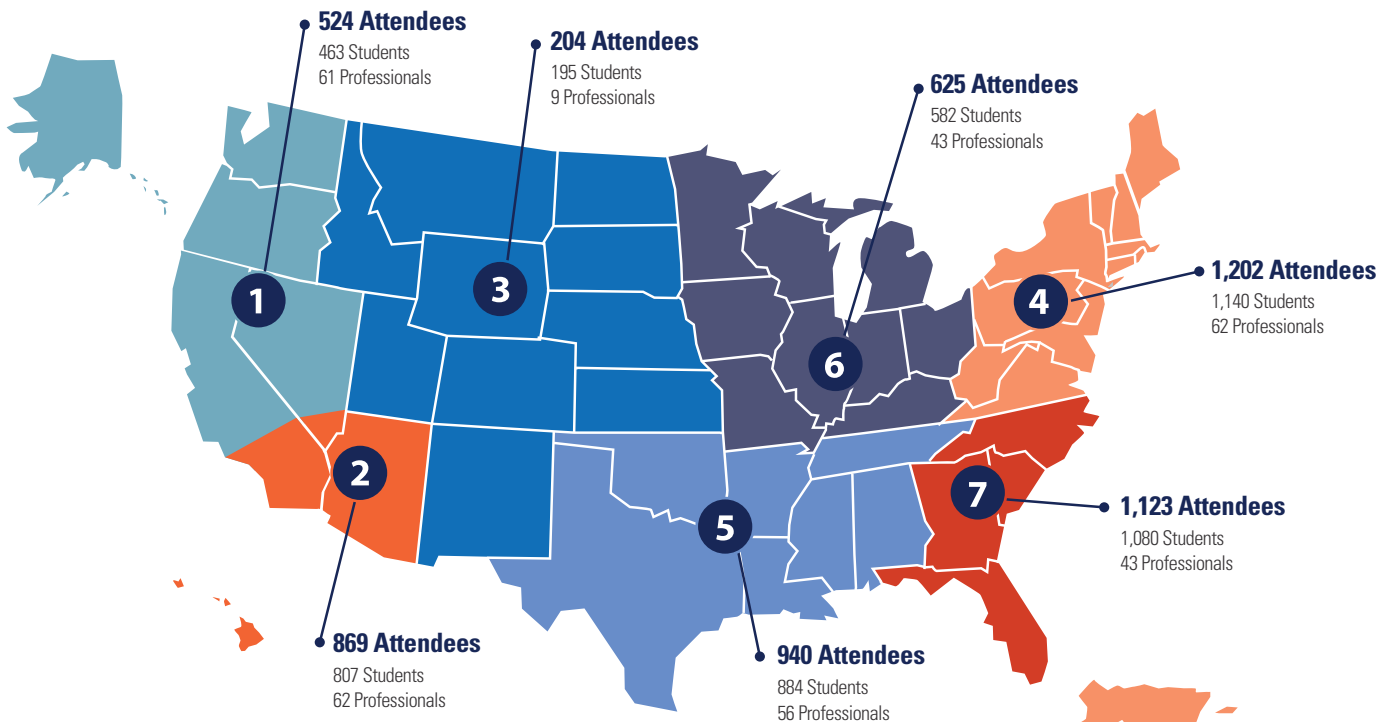

## ATTENDEES

8,964

First Generation College Students

First-Time Attendee

● Female ● Male  
 ● Other/Did Not Specify

## YEAR IN SCHOOL

## MEMBERS ATTENDING BY REGION

### SCHOOLS WITH 35+ STUDENTS ATTENDING: