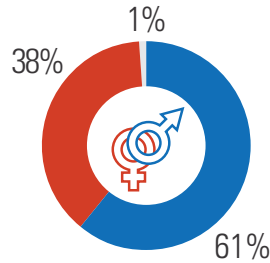

# VIRTUAL 2020 SHPE NATIONAL CONVENTION DEMOGRAPHICS

## ATTENDEES

8,964

First Generation College Students

First-Time Attendee

● Female ● Male  
 ● Other/Did Not Specify