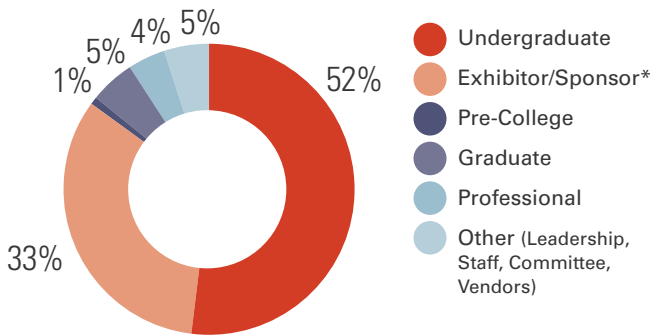

# VIRTUAL 2020 SHPE NATIONAL CONVENTION DEMOGRAPHICS

## ATTENDEES

8,964

First Generation College Students

First-Time Attendee

● Female ● Male  
 ● Other/Did Not Specify

## BY TYPE

\*Includes many professionals